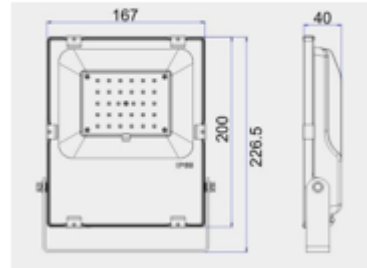

●Attentions

1. Please use the correct power supply.
2. Please read the product installation manual carefully before using the products.

Technical Data Sheet

Wattage Item	10W (EV-010AC2)	20W (EV-020AC2)	30W (EV-030AC2)	50W (EV-050AC2)	100W (EV-100BC2-C)	150W (EV-150BC2-C)	200W (EV-200BC2-C)
Light Output	1113 LM	2148.1 LM	3402.3 LM	5873.8 LM	13300 LM	19950 LM	26600 LM
Efficacy	102.1 lm/W	110.97 lm/W	111.74 lm/W	115.12 lm/W	133 lm/W	133 lm/W	133 lm/W
Power Factor	0.91	0.94	0.94	0.94	0.9	0.9	0.9
CRI	74	72.8	73	73.1	70	70	70
Color Temperature	5700K	5700K	5700K	5700K	5700K	5700K	5700K
Gross Weight	MAX 0.56KG/PC	MAX 1KG/PC	MAX 1.3KG/PC	MAX 2.0KG/PC	MAX 5KG/PC	MAX 6.8KG/PC	MAX 7.6KG/PC
Inner box Dimension	20*13.5*4 CM	25*18*4.8 CM	21.4*13.6*19.7 CM	35.5*25.5*5.8 CM	48*39*13.5 CM	51*43.5*13.5 CM	55.5*46*13.5 CM
Outer carton Dimension	42.5*41.5*25.5 CM	51.5*38*26 CM	32.1*19.4*85.3 CM	53*36.5*25.5 CM	48*39*13.5 CM	51*43.5*13.5 CM	55.5*46*13.5 CM
Package Spec.	36PCS/CTN 21KG/CTN	20PCS/CTN 21KG/CTN	8PCS/CTN 15.4KG	8PCS/CTN 18KG/CTN	1PC/CTN 6KG/CTN	1PC/CTN 8.5/CTN	1PC/CTN 9.5KG/CTN

Flood Light 10W

Dimension (mm)

Flood Light 20W

Dimension (mm)

Flood Light 30W

Dimension (mm)

Flood Light 50W

Dimension (mm)

Flood Light 100W

Dimension (mm)

Flood Light 150W

Dimension (mm)

Flood Light 200W

Dimension (mm)