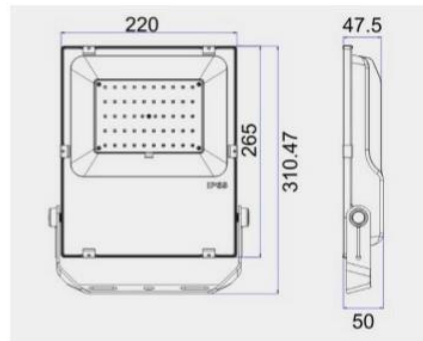

●Attentions

1. Please use the correct power supply.
2. Please read the product installation manual carefully before using the products.

Technical Data Sheet

Wattage Item	10W (EV-010AC2)	20W (EV-020AC2)	30W (EV-030AC2)	50W (EV-050AC2)	100W (EV-100BC2-C)	150W (EV-150BC2-C)	200W (EV-200BC2-C)
Light Output	1113 LM	2148.1 LM	3402.3 LM	5873.8 LM	13300 LM	19950 LM	26600 LM
Efficacy	102.1 lm/W	110.97 lm/W	111.74 lm/W	115.12 lm/W	133 lm/W	133 lm/W	133 lm/W
Power Factor	0.91	0.94	0.94	0.94	0.9	0.9	0.9
CRI	74	72.8	73	73.1	70	70	70
Color Temperature	5700K	5700K	5700K	5700K	5700K	5700K	5700K
Gross Weight	MAX 0.56KG/PC	MAX 1KG/PC	MAX 1.3KG/PC	MAX 2.0KG/PC	MAX 5KG/PC	MAX 6.8KG/PC	MAX 7.6KG/PC
Inner box Dimension	20*13.5*4 CM	25*18*4.8 CM	21.4*13.6*19.7 CM	35.5*25.5*5.8 CM	48*39*13.5 CM	51*43.5*13.5 CM	55.5*46*13.5 CM
Outer carton Dimension	42.5*41.5*25.5 CM	51.5*38*26 CM	32.1*19.4*85.3 CM	53*36.5*25.5 CM	48*39*13.5 CM	51*43.5*13.5 CM	55.5*46*13.5 CM
Package Spec.	36PCS/CTN 21KG/CTN	20PCS/CTN 21KG/CTN	8PCS/CTN 15.4KG	8PCS/CTN 18KG/CTN	1PC/CTN 6KG/CTN	1PC/CTN 8.5/CTN	1PC/CTN 9.5KG/CTN

Common Data

Life-span	≥50,000 Hours
Flux	5,000lm ±5%
Beam Angle	120°
Material	Aluminum + Toughened glass

Technical Request

item	units	Parameter range
working environment	°C	-37°C - 55°C
Working Humidity		≤95%
storage condition	°C	-40°C~80°C
limited voltage	V	100-277VAC 50/60Hz
Input current	A	0.20-0.50
Protection Level		IP65(Outdoor using)

Flood Light 10W

Dimension (mm)

Flood Light 20W

Dimension (mm)

Flood Light 30W

Dimension (mm)

Flood Light 50W

Dimension (mm)