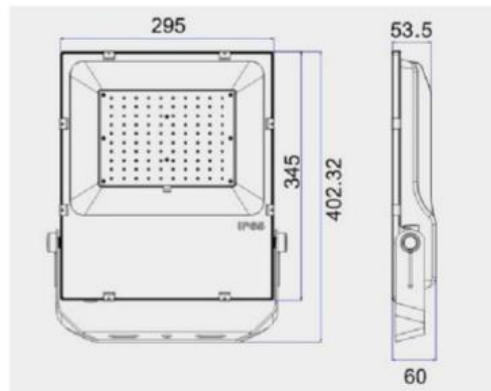

●Attentions

1. Please use the correct power supply.
2. Please read the product installation manual carefully before using the products.

Technical Data Sheet

Wattage Item	10W (EV-010AC2)	20W (EV-020AC2)	30W (EV-030AC2)	50W (EV-050AC2)	100W (EV-100BC2-C)	150W (EV-150BC2-C)	200W (EV-200BC2-C)
Light Output	1113 LM	2148.1 LM	3402.3 LM	5873.8 LM	13300 LM	19950 LM	26600 LM
Efficacy	102.1 lm/W	110.97 lm/W	111.74 lm/W	115.12 lm/W	133 lm/W	133 lm/W	133 lm/W
Power Factor	0.91	0.94	0.94	0.94	0.9	0.9	0.9
CRI	74	72.8	73	73.1	70	70	70
Color Temperature	5700K	5700K	5700K	5700K	5700K	5700K	5700K
Gross Weight	MAX 0.56KG/PC	MAX 1KG/PC	MAX 1.3KG/PC	MAX 2.0KG/PC	MAX 5KG/PC	MAX 6.8KG/PC	MAX 7.6KG/PC
Inner box Dimension	20*13.5*4 CM	25*18*4.8 CM	21.4*13.6*19.7 CM	35.5*25.5*5.8 CM	48*39*13.5 CM	51*43.5*13.5 CM	55.5*46*13.5 CM
Outer carton Dimension	42.5*41.5*25.5 CM	51.5*38*26 CM	32.1*19.4*85.3 CM	53*36.5*25.5 CM	48*39*13.5 CM	51*43.5*13.5 CM	55.5*46*13.5 CM
Package Spec.	36PCS/CTN 21KG/CTN	20PCS/CTN 21KG/CTN	8PCS/CTN 15.4KG	8PCS/CTN 18KG/CTN	1PC/CTN 6KG/CTN	1PC/CTN 8.5/CTN	1PC/CTN 9.5KG/CTN

Common Data

Life-span	≥50,000 Hours
Flux	5,000lm ±5%
Beam Angle	120°
Material	Aluminum + Toughened glass

Technical Request

item	units	Parameter range
working environment	°C	-37°C - 55°C
Working Humidity		≤95%
storage condition	°C	-40°C~80°C
limited voltage	V	100-277VAC 50/60Hz
Input current	A	0.20-0.50
Protection Level		IP65(Outdoor using)

Flood Light 10W

Dimension (mm)

Flood Light 20W

Dimension (mm)

Flood Light 30W

Dimension (mm)

Flood Light 50W

Dimension (mm)

Flood Light 100W

Dimension (mm)

Flood Light 150W

Dimension (mm)

Flood Light 200W

Dimension (mm)