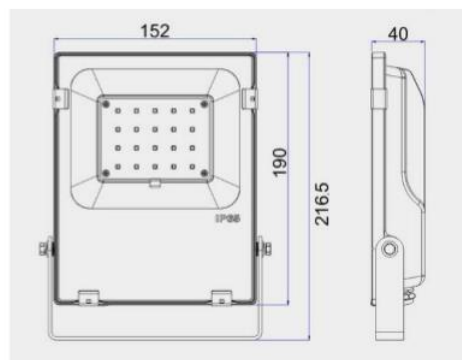

●Attentions

1. Please use the correct power supply.
2. Please read the product installation manual carefully before using the products.

Technical Data Sheet

Wattage Item	10W (EV-010AC2)	20W (EV-020AC2)	30W (EV-030AC2)	50W (EV-050AC2)	100W (EV-100BC2-C)	150W (EV-150BC2-C)	200W (EV-200BC2-C)
Light Output	1113 LM	2148.1 LM	3402.3 LM	5873.8 LM	13300 LM	19950 LM	26600 LM
Efficacy	102.1 lm/W	110.97 lm/W	111.74 lm/W	115.12 lm/W	133 lm/W	133 lm/W	133 lm/W
Power Factor	0.91	0.94	0.94	0.94	0.9	0.9	0.9
CRI	74	72.8	73	73.1	70	70	70
Color Temperature	5700K	5700K	5700K	5700K	5700K	5700K	5700K
Gross Weight	MAX 0.56KG/PC	MAX 1KG/PC	MAX 1.3KG/PC	MAX 2.0KG/PC	MAX 5KG/PC	MAX 6.8KG/PC	MAX 7.6KG/PC
Inner box Dimension	20*13.5*4 CM	25*18*4.8 CM	21.4*13.6*19.7 CM	35.5*25.5*5.8 CM	48*39*13.5 CM	51*43.5*13.5 CM	55.5*46*13.5 CM
Outer carton Dimension	42.5*41.5*25.5 CM	51.5*38*26 CM	32.1*19.4*85.3 CM	53*36.5*25.5 CM	48*39*13.5 CM	51*43.5*13.5 CM	55.5*46*13.5 CM
Package Spec.	36PCS/CTN 21KG/CTN	20PCS/CTN 21KG/CTN	8PCS/CTN 15.4KG	8PCS/CTN 18KG/CTN	1PC/CTN 6KG/CTN	1PC/CTN 8.5/CTN	1PC/CTN 9.5KG/CTN

Flood Light 10W

Dimension (mm)

Flood Light 20W

Dimension (mm)

Flood Light 30W

Dimension (mm)

Flood Light 50W

Dimension (mm)

Flood Light 100W

Dimension (mm)

Flood Light 150W

Dimension (mm)

Flood Light 200W

Dimension (mm)