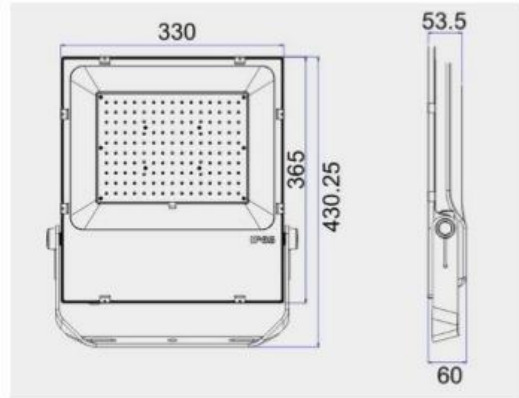

●Attentions

1. Please use the correct power supply.
2. Please read the product installation manual carefully before using the products.

Technical Data Sheet

Wattage Item	10W (EV-010AC2)	20W (EV-020AC2)	30W (EV-030AC2)	50W (EV-050AC2)	100W (EV-100BC2-C)	150W (EV-150BC2-C)	200W (EV-200BC2-C)
Light Output	1113 LM	2148.1 LM	3402.3 LM	5873.8 LM	13300 LM	19950 LM	26600 LM
Efficacy	102.1 lm/W	110.97 lm/W	111.74 lm/W	115.12 lm/W	133 lm/W	133 lm/W	133 lm/W
Power Factor	0.91	0.94	0.94	0.94	0.9	0.9	0.9
CRI	74	72.8	73	73.1	70	70	70
Color Temperature	5700K	5700K	5700K	5700K	5700K	5700K	5700K
Gross Weight	MAX 0.56KG/PC	MAX 1KG/PC	MAX 1.3KG/PC	MAX 2.0KG/PC	MAX 5KG/PC	MAX 6.8KG/PC	MAX 7.6KG/PC
Inner box Dimension	20*13.5*4 CM	25*18*4.8 CM	21.4*13.6*19.7 CM	35.5*25.5*5.8 CM	48*39*13.5 CM	51*43.5*13.5 CM	55.5*46*13.5 CM
Outer carton Dimension	42.5*41.5*25.5 CM	51.5*38*26 CM	32.1*19.4*85.3 CM	53*36.5*25.5 CM	48*39*13.5 CM	51*43.5*13.5 CM	55.5*46*13.5 CM
Package Spec.	36PCS/CTN 21KG/CTN	20PCS/CTN 21KG/CTN	8PCS/CTN 15.4KG	8PCS/CTN 18KG/CTN	1PC/CTN 6KG/CTN	1PC/CTN 8.5/CTN	1PC/CTN 9.5KG/CTN

Common Data

Life-span	≥50,000 Hours
Flux	5,000lm ±5%
Beam Angle	120°
Material	Aluminum + Toughened glass

Technical Request

item	units	Parameter range
working environment	°C	-37°C - 55°C
Working Humidity		≤95%
storage condition	°C	-40°C~80°C
limited voltage	V	100-277VAC 50/60Hz
Input current	A	0.20-0.50
Protection Level		IP65(Outdoor using)

Flood Light 10W

Dimension (mm)

Flood Light 20W

Dimension (mm)

Flood Light 30W

Dimension (mm)

Flood Light 50W

Dimension (mm)

Flood Light 100W

Dimension (mm)

Flood Light 150W

Dimension (mm)

Flood Light 200W

Dimension (mm)