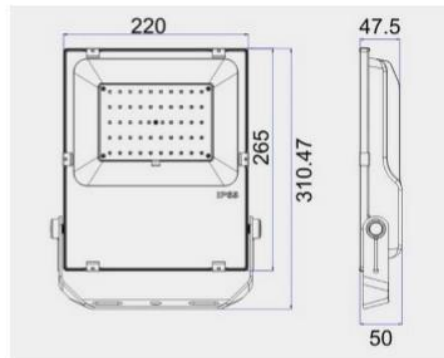

●Attentions

1. Please use the correct power supply.
2. Please read the product installation manual carefully before using the products.

Technical Data Sheet

Wattage Item	10W (EV-010AC2)	20W (EV-020AC2)	30W (EV-030AC2)	50W (EV-050AC2)	100W (EV-100BC2-C)	150W (EV-150BC2-C)	200W (EV-200BC2-C)
Light Output	1113 LM	2148.1 LM	3402.3 LM	5873.8 LM	13300 LM	19950 LM	26600 LM
Efficacy	102.1 lm/W	110.97 lm/W	111.74 lm/W	115.12 lm/W	133 lm/W	133 lm/W	133 lm/W
Power Factor	0.91	0.94	0.94	0.94	0.9	0.9	0.9
CRI	74	72.8	73	73.1	70	70	70
Color Temperature	5700K	5700K	5700K	5700K	5700K	5700K	5700K
Gross Weight	MAX 0.56KG/PC	MAX 1KG/PC	MAX 1.3KG/PC	MAX 2.0KG/PC	MAX 5KG/PC	MAX 6.8KG/PC	MAX 7.6KG/PC
Inner box Dimension	20*13.5*4 CM	25*18*4.8 CM	21.4*13.6*19.7 CM	35.5*25.5*5.8 CM	48*39*13.5 CM	51*43.5*13.5 CM	55.5*46*13.5 CM
Outer carton Dimension	42.5*41.5*25.5 CM	51.5*38*26 CM	32.1*19.4*85.3 CM	53*36.5*25.5 CM	48*39*13.5 CM	51*43.5*13.5 CM	55.5*46*13.5 CM
Package Spec.	36PCS/CTN 21KG/CTN	20PCS/CTN 21KG/CTN	8PCS/CTN 15.4KG	8PCS/CTN 18KG/CTN	1PC/CTN 6KG/CTN	1PC/CTN 8.5/CTN	1PC/CTN 9.5KG/CTN

Common Data

Life-span	≥50,000 Hours
Flux	5,000lm ±5%
Beam Angle	120°
Material	Aluminum + Toughened glass

Technical Request

item	units	Parameter range
working environment	°C	-37°C - 55°C
Working Humidity		≤95%
storage condition	°C	-40°C~80°C
limited voltage	V	100-277VAC 50/60Hz
Input current	A	0.20-0.50
Protection Level		IP65(Outdoor using)

Flood Light 10W

Dimension (mm)

Flood Light 20W

Dimension (mm)

Flood Light 30W

Dimension (mm)

Flood Light 50W

Dimension (mm)

Flood Light 100W

Dimension (mm)

Flood Light 150W

Dimension (mm)

Flood Light 200W

Dimension (mm)